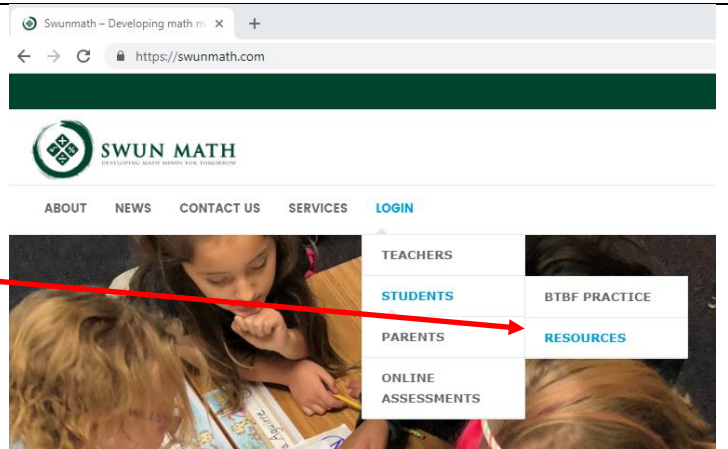

Student Online Access to Videos & Homework

1. Login at swunmath.com/student-videos

Or, visit swunmath.com and select Login → Students → Resources

2. Enter the classroom's special name (assigned by the classroom teacher).