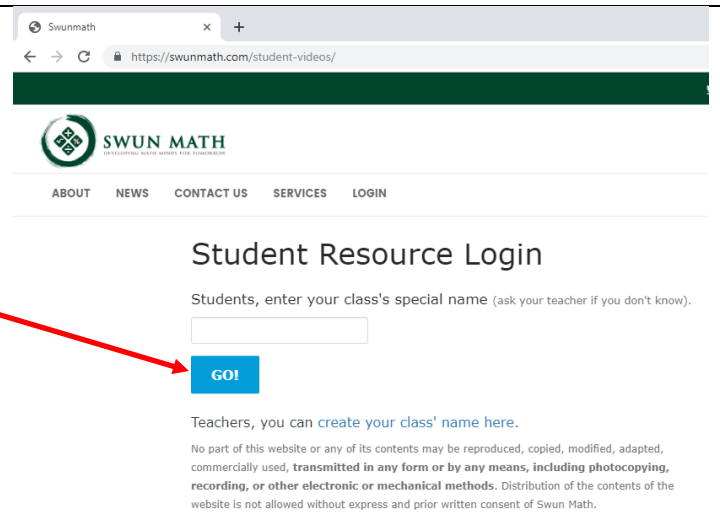

Student Online Access to Videos & Homework

1. Login at swunmath.com/student-videos

Or, visit swunmath.com and select Login → Students → Resources

2. Enter the classroom's special name (assigned by the classroom teacher).

Click "Go!"

3. Choose the unit. Then, select the video to watch or the homework to download.